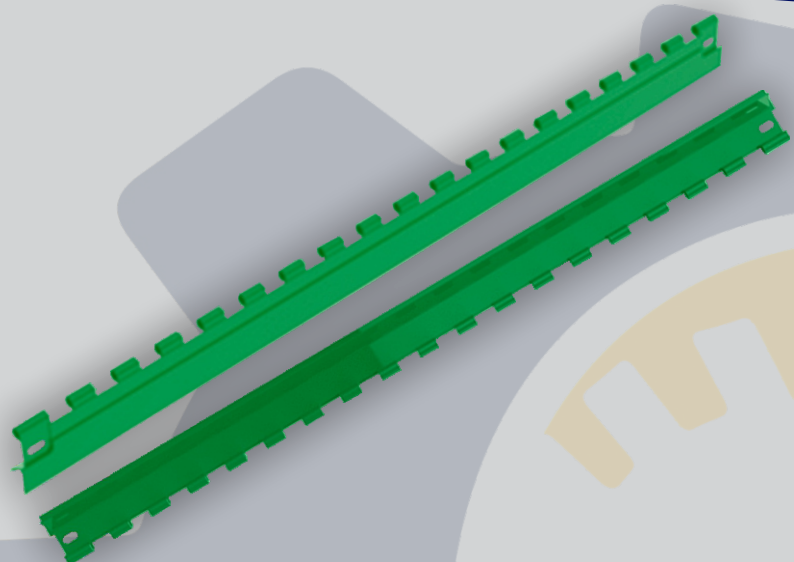

AH227675/AGR

CHAPA DOBRADIÇA CAPTADOR DE PEDRA JD