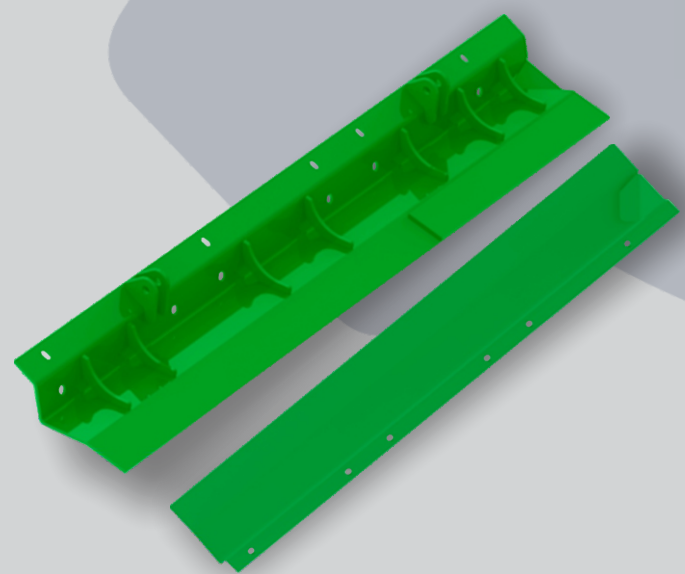

AXE59657/AGR

CHAPA PROTETORA CONCAVO